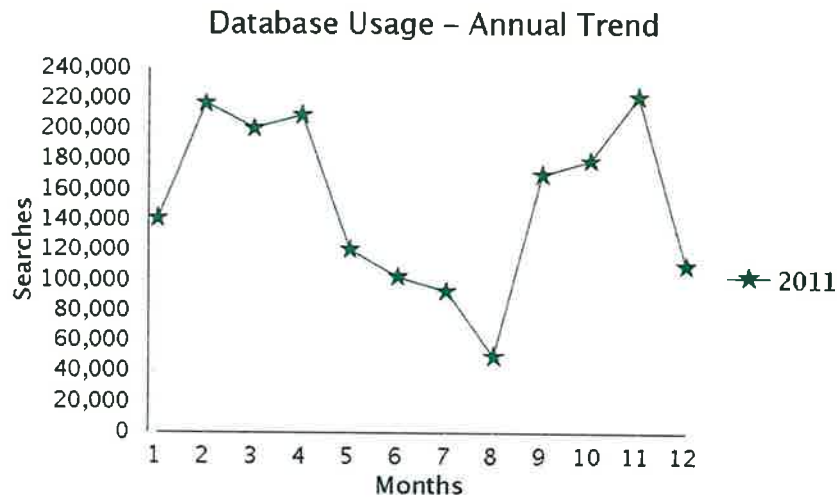

Usage Statistics by Database

Report Filter

Start Date: Jan 11

End Date: Dec 11

Database Name Search Term:

Database	Total Federated Sessions	Total Federated Searches	Total Database Sessions	Total Databas Searches	Jan 11	Feb 11	Mar 11	Apr 11	May 11	Jun 11	Jul 11	Aug 11	Sep 11	Oct 11	Nov 11	Dec 11
1 A to Z Maps Online			150	732	96	220	157	24	15	44	52	16	108			
2 Academic Search Complete			50,240	150,608	11,27	17,96	17,56	22,17	8,266	8,644	6,378	3,349	13,58	16,56	16,55	8,282
3 Academic Search Premier			864	3,277	2,901	376	0	0	0	0	0	0	0	0	0	0
4 ACM Digital Library			764	1,263	11	47	111	294	52	40	28	30	32	98	520	
5 ACS Publications			6,308	5,520	159	359	679	693	433	240	490	235	451	490	964	327
6 African American Music Reference			658	2,914	236	569	384	327	306	33	159	148	147	426	179	
7 Agricola			4,100	20,918	1,512	2,456	2,514	2,070	1,538	1,188	1,230	517	2,057	1,845	2,641	1,350
8 Alexander Street Additional Tracks			557	2,304	0	195	384	327	306	33	159	148	147	426	179	
9 Alt HealthWatch			5,508	26,503	1,917	3,102	2,768	2,917	1,949	1,664	1,422	629	2,652	2,610	3,268	1,605
10 America: History & Life			4,918	23,723	1,653	2,695	2,572	2,563	1,776	1,298	1,403	577	2,227	2,442	3,019	1,498