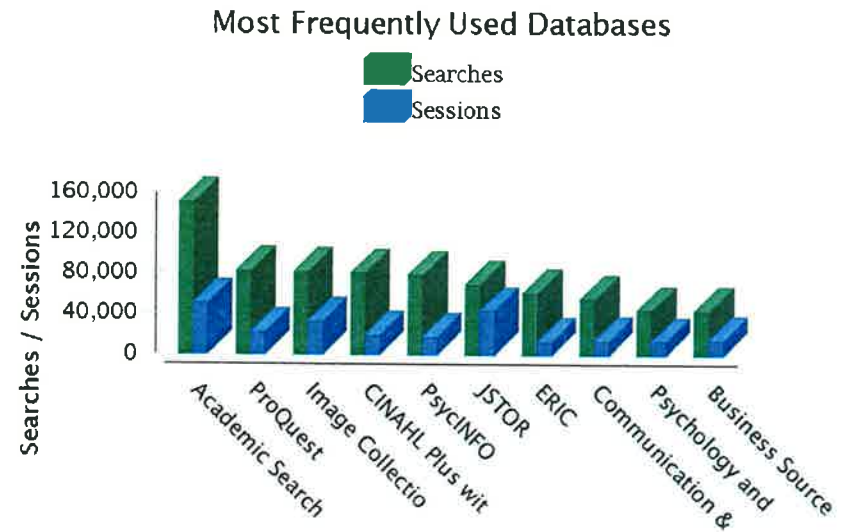

Usage Statistics by Database

Report Filter

Start Date: Jan 11

End Date: Dec 11

Database Name Search Term:

Database	Total Federated Sessions	Total Federated Searches	Total Database Sessions	Total Databas Searches	Jan 11	Feb 11	Mar 11	Apr 11	May 11	Jun 11	Jul 11	Aug 11	Sep 11	Oct 11	Nov 11	Dec 11
1 A to Z Maps Online			150	732	96	220	157	24	15	44	52	16	108			
2 Academic Search Complete			50,240	150,608	11,27	17,96	17,56	22,17	8,266	8,644	6,378	3,349	13,58	16,56	16,55	8,282
3 Academic Search Premier			864	3,277	2,901	376	0	0	0	0	0	0	0	0	0	0
4 ACM Digital Library			764	1,263	11	47	111	294	52	40	28	30	32	98	520	
5 ACS Publications			6,308	5,520	159	359	679	693	433	240	490	235	451	490	964	327
6 African American Music Reference			658	2,914	236	569	384	327	306	33	159	148	147	426	179	
7 Agricola			4,100	20,918	1,512	2,456	2,514	2,070	1,538	1,188	1,230	517	2,057	1,845	2,641	1,350
8 Alexander Street Additional Tracks			557	2,304	0	195	384	327	306	33	159	148	147	426	179	
9 Alt HealthWatch			5,508	26,503	1,917	3,102	2,768	2,917	1,949	1,664	1,422	629	2,652	2,610	3,268	1,605
10 America: History & Life			4,918	23,723	1,653	2,695	2,572	2,563	1,776	1,298	1,403	577	2,227	2,442	3,019	1,498