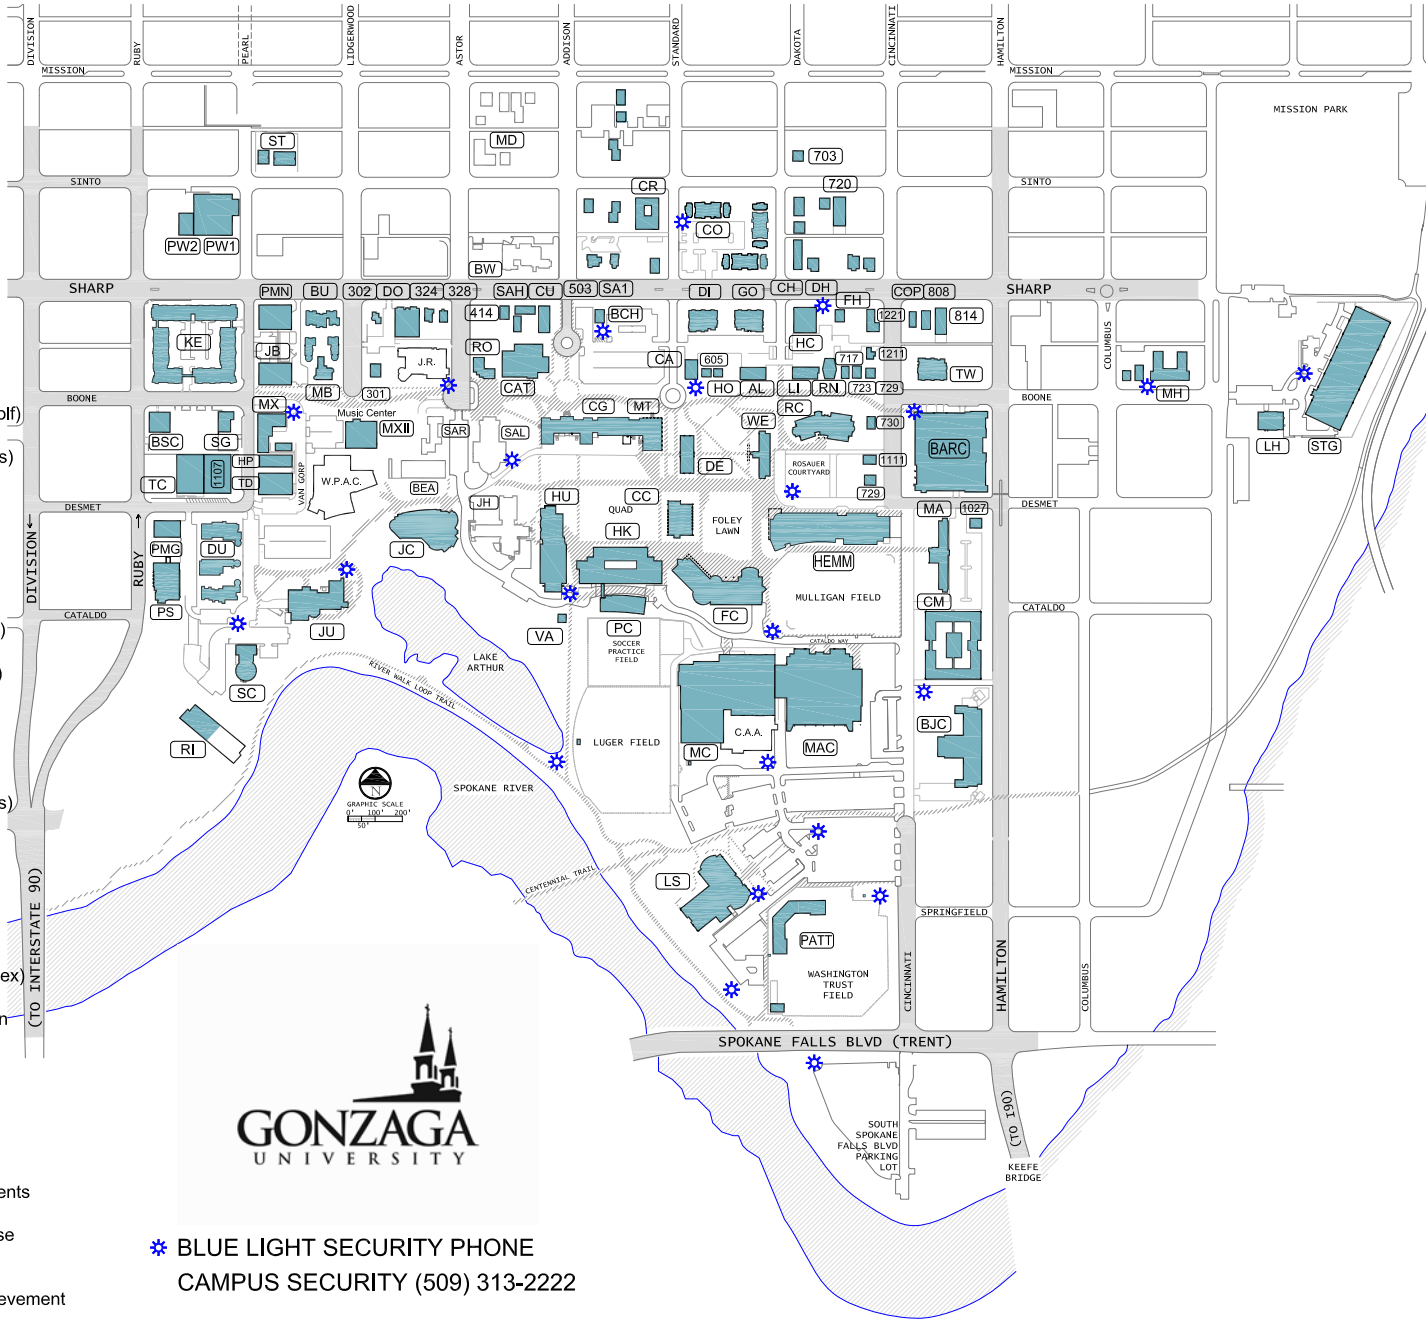

CONSTRUCTION PROJECTS:
C.A.A. Center for Athletic Achievement
J.R. Jesuit Residence
W.P.A.C. Myrtle Woldson Performing Arts Center

* BLUE LIGHT SECURITY PHONE
CAMPUS SECURITY (509) 313-2222