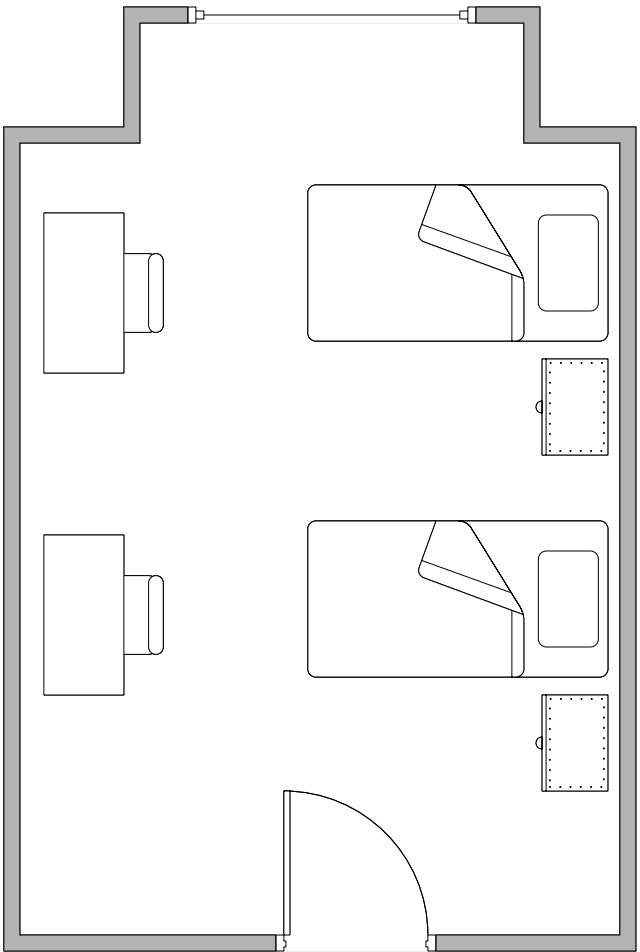

# Dussault Apts, D Layout

13'-4"

**\*NOTE: THESE ROOMS HAVE MOVEABLE FURNITURE**

**\*NOTE: THE DIMENSIONS ARE APPROXIMATE, THE EXACT ROOM DIMENSION MAY VARY SLIGHTLY**