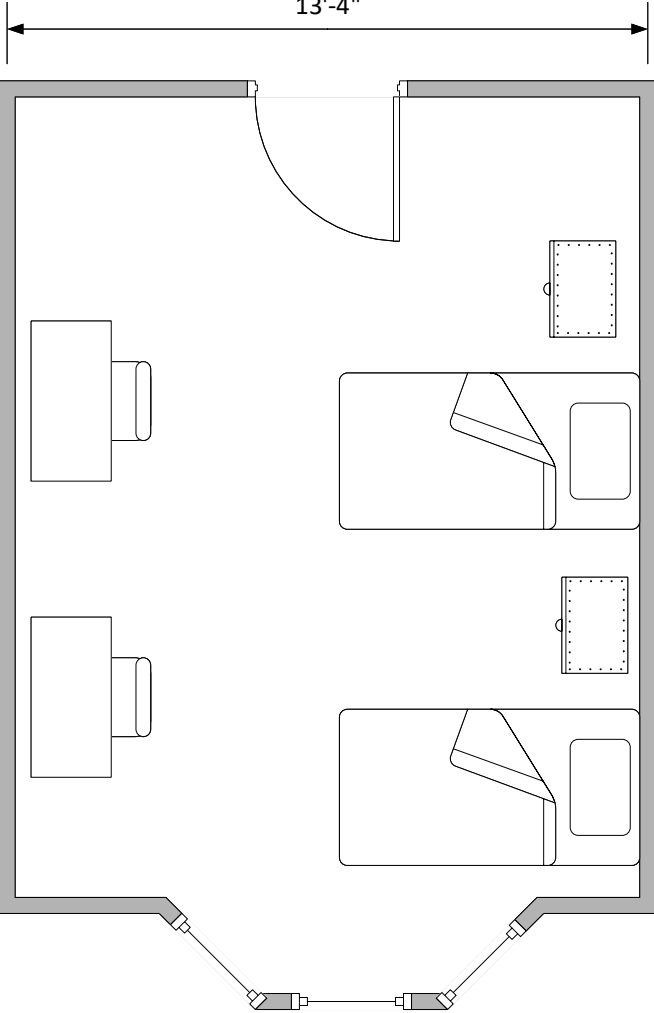

Dussault Apts, A Layout

13'-4"

17'-0"

***NOTE: THESE ROOMS HAVE MOVEABLE FURNITURE**

***NOTE: THE DIMENSIONS ARE APPROXIMATE, THE EXACT ROOM DIMENSION MAY VARY SLIGHTLY**