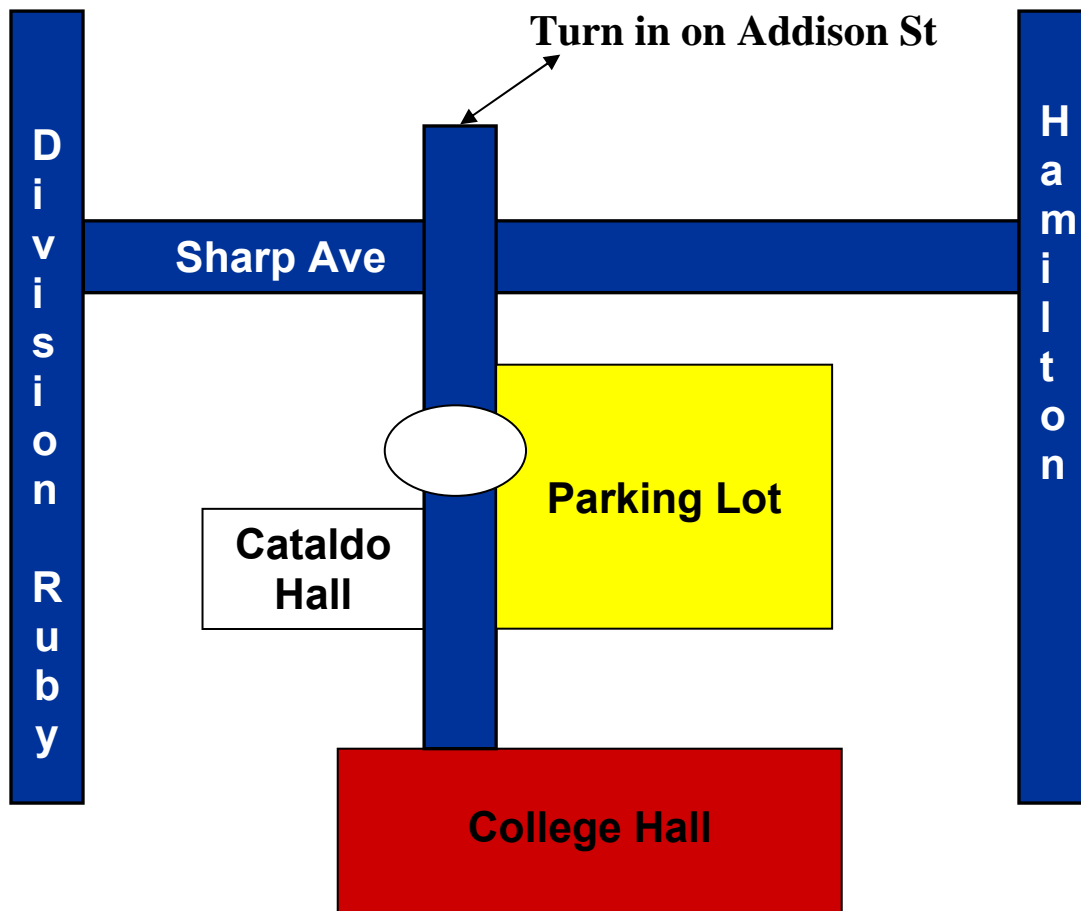

Directions to College Hall

Gonzaga University Campus

If coming from the Freeway:

Take Division Street exit (going north)

Turn Right on Sharp

Turn Right into Gonzaga entrance (Addison St on Left)

Turn Left into parking lot via the roundabout

NORTH ↑