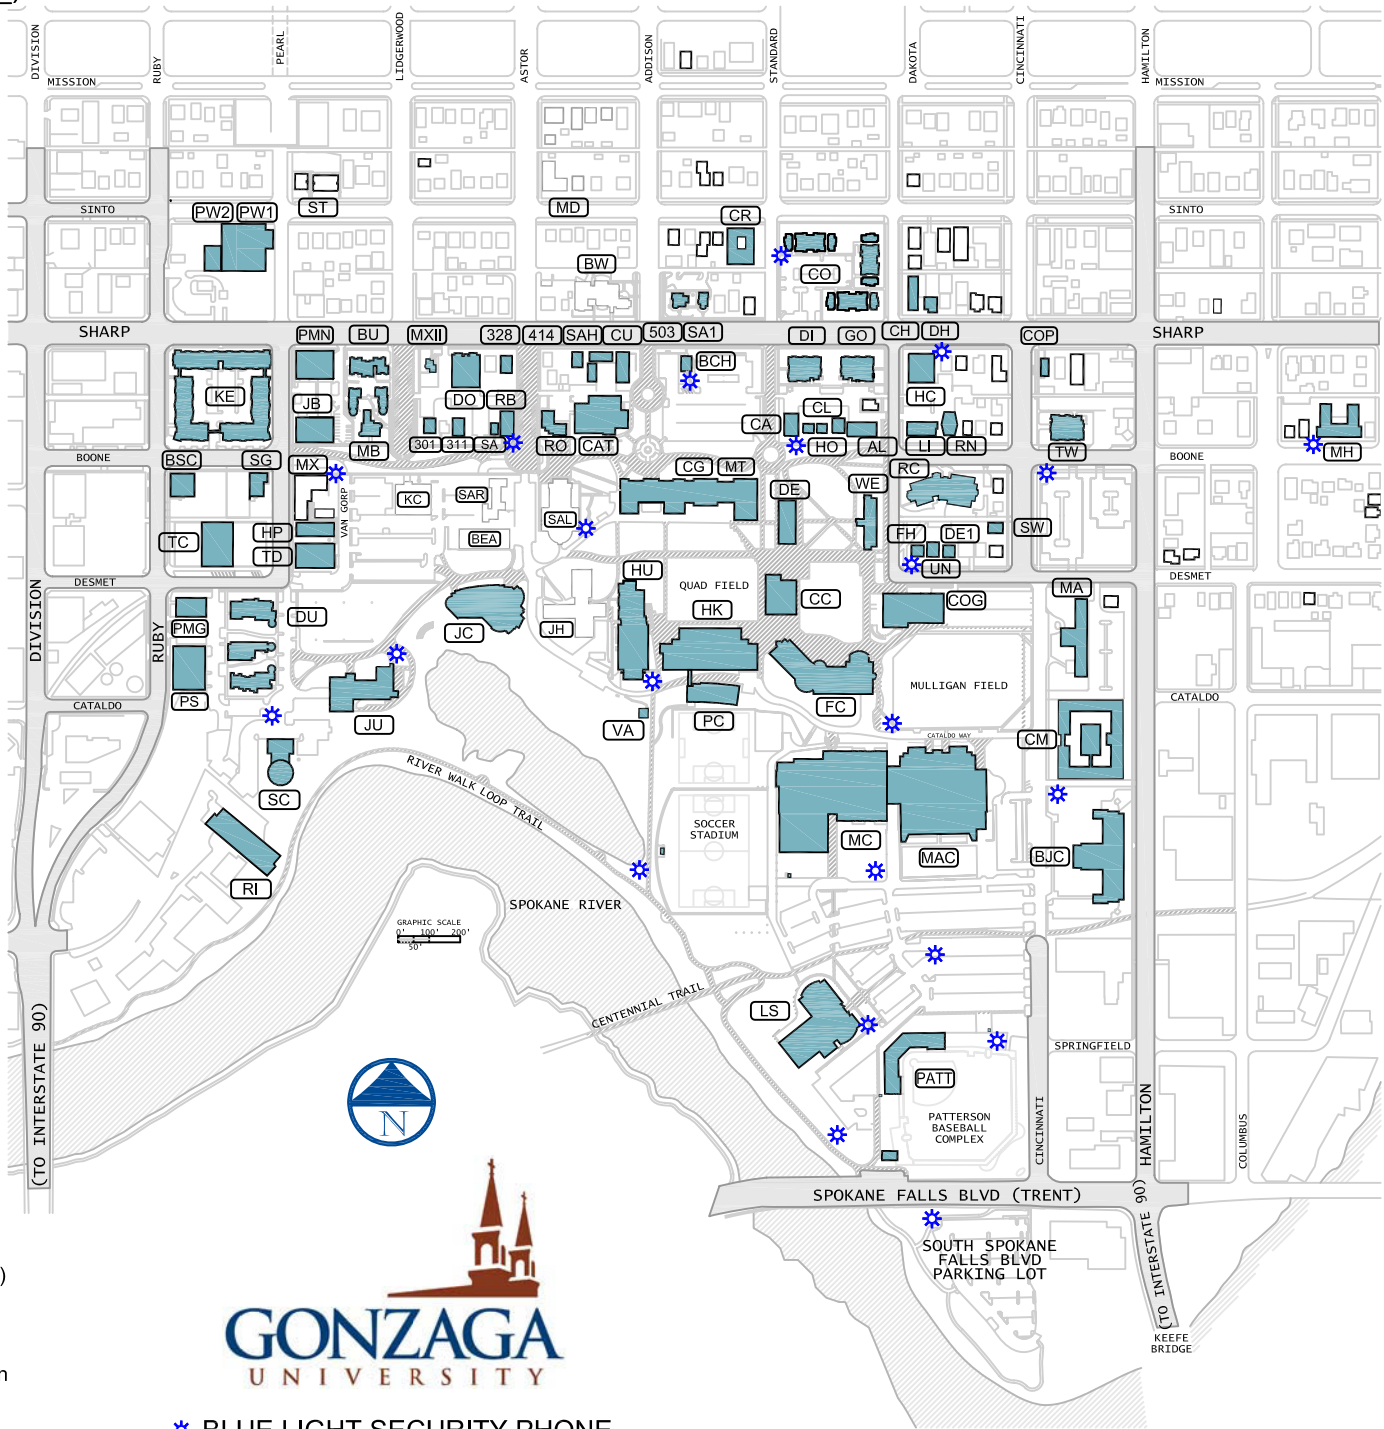

2011-12 CAMPUS BUILDING KEY (MAJOR USE)

- | | |
|---|--|
| AL Alliance Residence Hall | MAC McCarthy Athletic Center |
| BCH (Bing) Crosby House | MB Music Building |
| BEA Cardinal Bea House
(Jesuit Community) | (Monaghan Mansion) |
| BJC (Bernard J.) Coughlin Hall | MC Martin Centre (Fitness) |
| BSC Business Services Center | MD Mater Dei |
| BU Burch Apartments | MH Marian Residence Hall |
| BW Bishop White Seminary
(Diocesan) | MT Magnuson Theatre
(Performing Arts) |
| CA Campion Residence Hall | MX Music Annex |
| CAT Cataldo Hall
(Dining/Assembly) | MXII Music Annex II |
| CC Crosby Student Center | PATT Patterson Baseball Complex |
| CG College Hall
(Arts & Sciences) | PC PACCAR (Applied Science) |
| CH Chardin Residence Hall | PMG Plant Fleet/Grounds |
| CL Community Action/Service
Learning (CCASL) | PMN Plant Maintenance Shop |
| CM St. Catherine/St. Monica
Residence Hall | PS Plant Services |
| CO Corkery Apartments | PW1 Plant Receiving/
Warehouse 1 |
| COG COG (Bookstore/Dining) | PW2 Plant Receiving/
Warehouse 2 |
| COP COPS Logan(Public Safety) | RB Rebmann Hall (Philosophy) |
| CR Crimont Residence Hall | RC Rosauer Center (Education) |
| CU Cushing Residence Hall | RI Red Lion River Inn - Bldg 6
(Residence Hall) |
| DE DeSmet Residence Hall | RO Robinson House
(English/Religious Studies) |
| DE1 711 Desmet Apartments | RN Roncalli Residence Hall |
| DH Debate House | SA Study Abroad |
| DI Dillon Residence Hall | SAH Sharp Apts/Sharp House |
| DO Dooley Residence Hall | SA1 Sharp 511 E.
(Modern Language) |
| DU Dussault Apartments | SAL St. Aloysius Church/
O'Malley Hall |
| FC Foley Center (Library) | SAR St. Aloysius Rectory |
| FH Faber House | SC Schoenberg Center
(International Student
Program) |
| GO Goller Residence Hall | SG St. Gregory Choral Hall |
| HC Health Center
(Campus Services/Housing) | ST Sinto Apartments |
| HK Herak Center(Engineering) | SW Student Wellness Center |
| HO Hopkins House (Honors) | TC Tilford Center
(Professional Studies) |
| HP Human Physiology | TD Theatre/Dance Studios |
| HU Hughes Hall (Science) | TW Twohy Residence Hall |
| JB Journalism/Broadcast Studies | UN Unity House
(Multicultural Education) |
| JC Jepson Center (Business) | VA Vachon Art Studio |
| JH Jesuit House & Chapel | WE Welch Residence Hall/
Campus Security |
| JU Jundt Art Center & Museum | |
| KC Knights of Columbus | |
| KE Kennedy Apts (Zag Shop) | |
| LH Legacy Hall | |
| LI Lincoln Residence Hall | |
| LS Law School | |
| MA Madonna Residence Hall | |
-
- | |
|---|
| 301 E Boone (Boone Apartments) |
| 311 E Boone (Women's and
Environmental Studies) |
| 328 E Sharp (English Annex) |
| 414 E Sharp (Center for American
Indian Studies) |
| 503 E Sharp - Huetter Mansion |